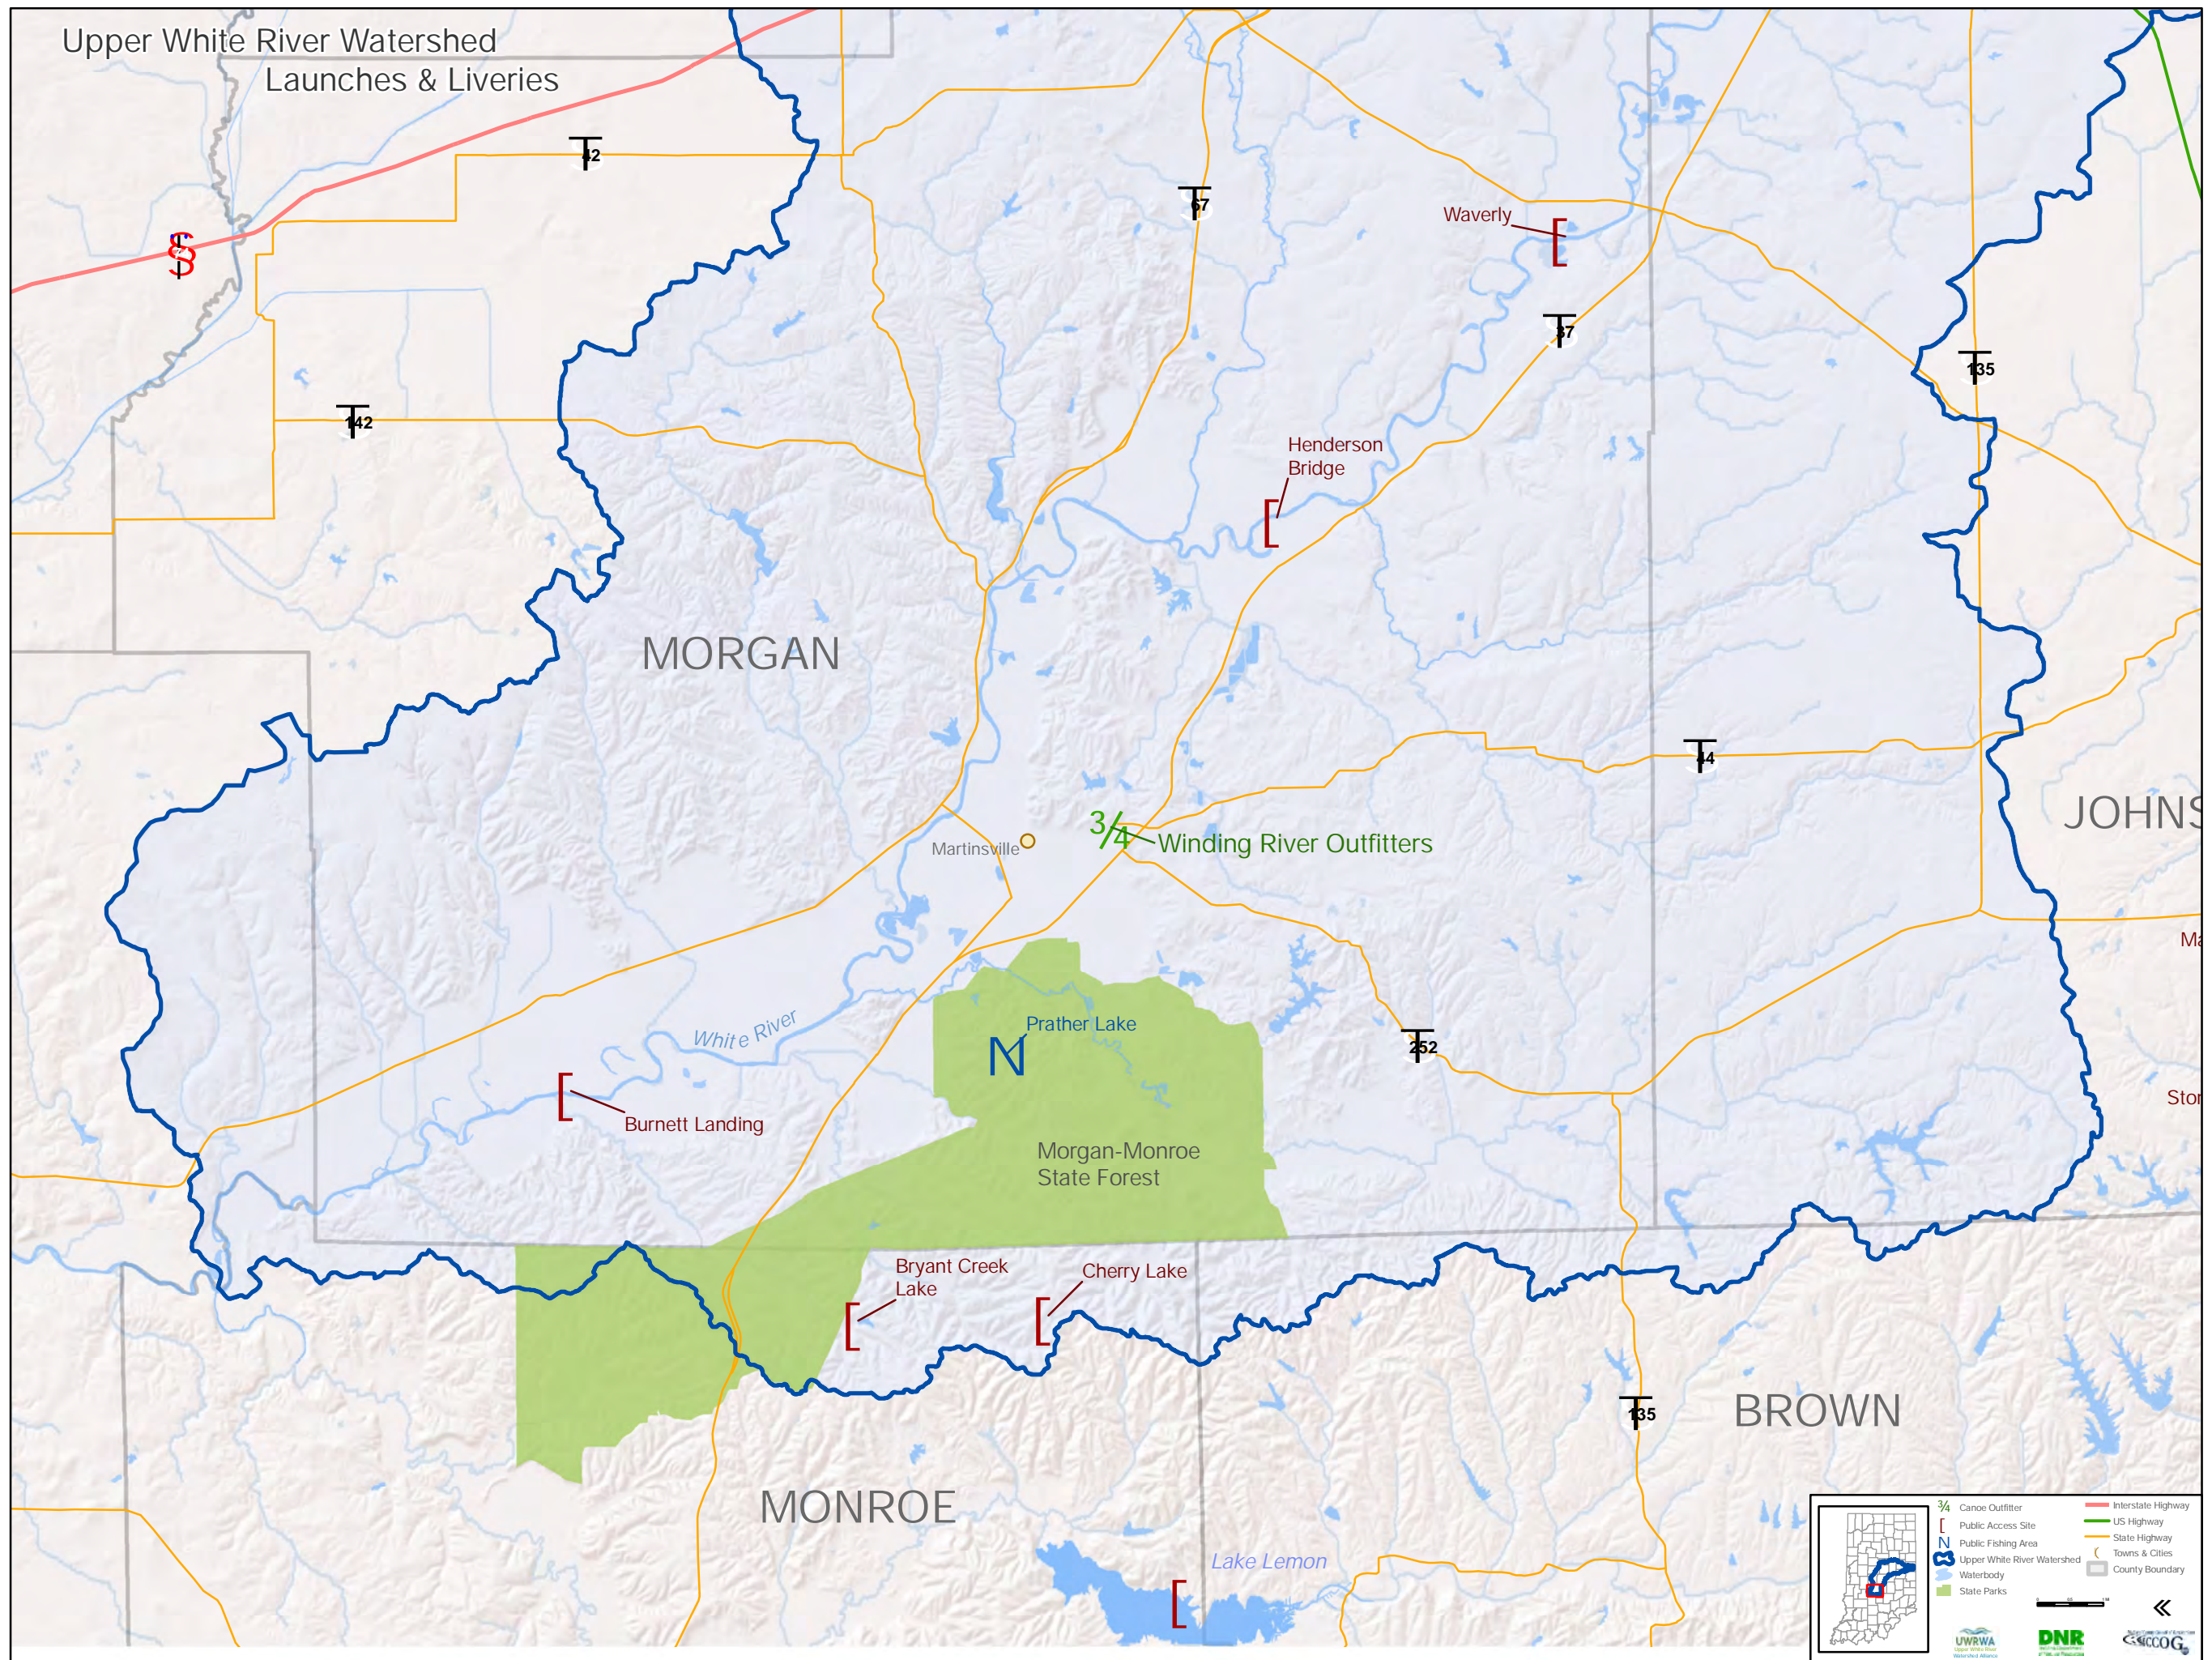

Upper White River Watershed  
Launches & Liveries

**Legend**

- 3/4 Canoe Outfitter
- [ ] Public Access Site
- N Public Fishing Area
- Upper White River Watershed
- Waterbody
- State Parks
- Interstate Highway
- US Highway
- State Highway
- Towns & Cities
- County Boundary

**Scale**  
0 1 2 Miles

**Logos**  
UWRWA  
DNR  
COG